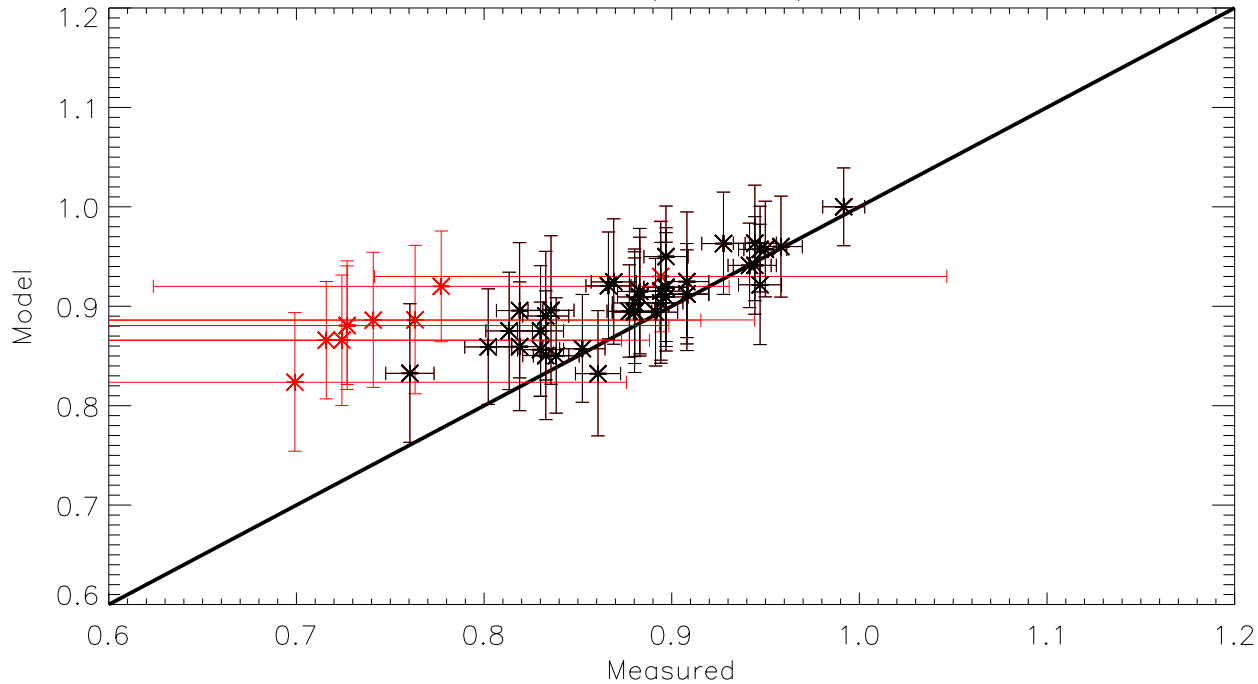

Coating run Si5359

120 mm separator plates

100 mm separator plates

90 mm separator plates

Coating run Si5372

120 mm separator plates

90 mm separator plates