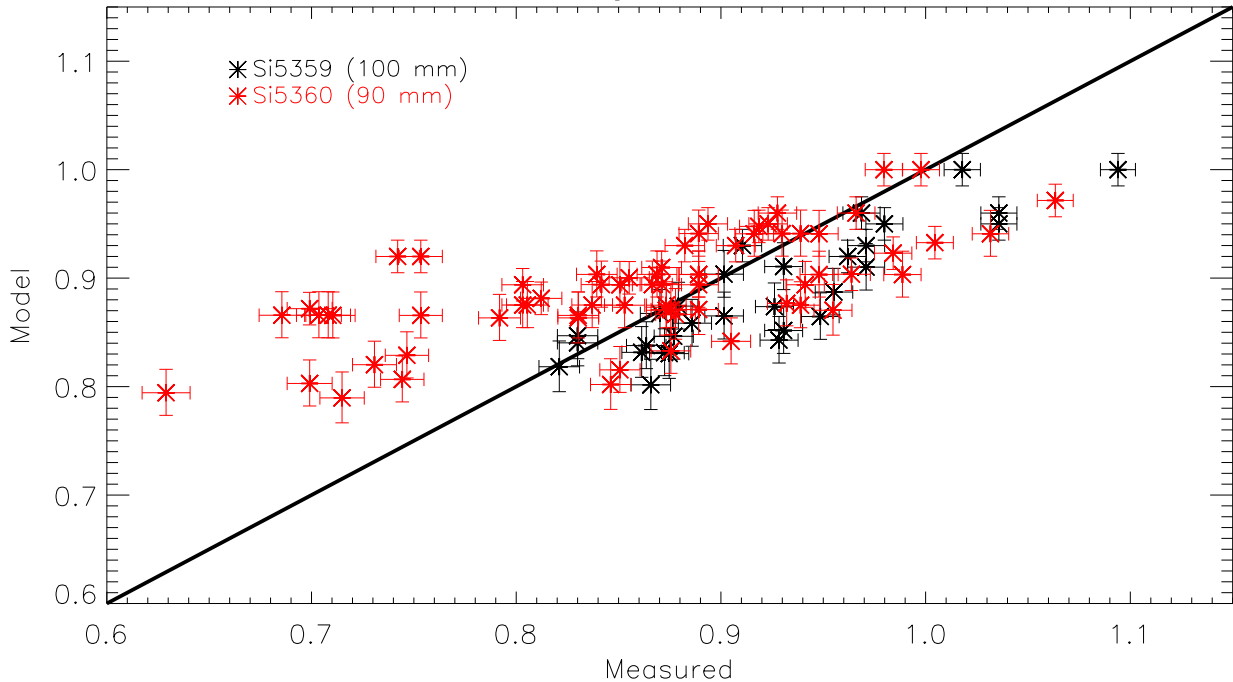

Coating run Si5359

120 mm separator plates

100 mm separator plates

90 mm separator plates

Coating run Si5372

120 mm separator plates

90 mm separator plates