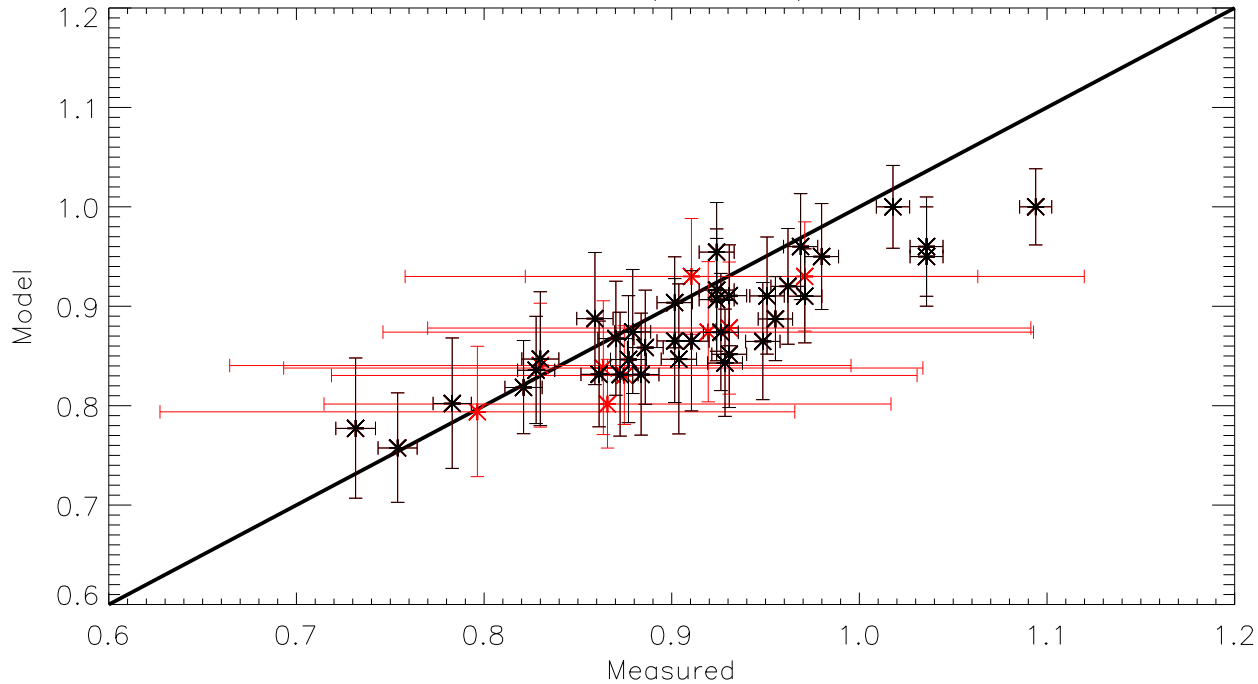

Coating run Si5359

120 mm separator plates

100 mm separator plates

90 mm separator plates

Coating run Si5372

120 mm separator plates

90 mm separator plates