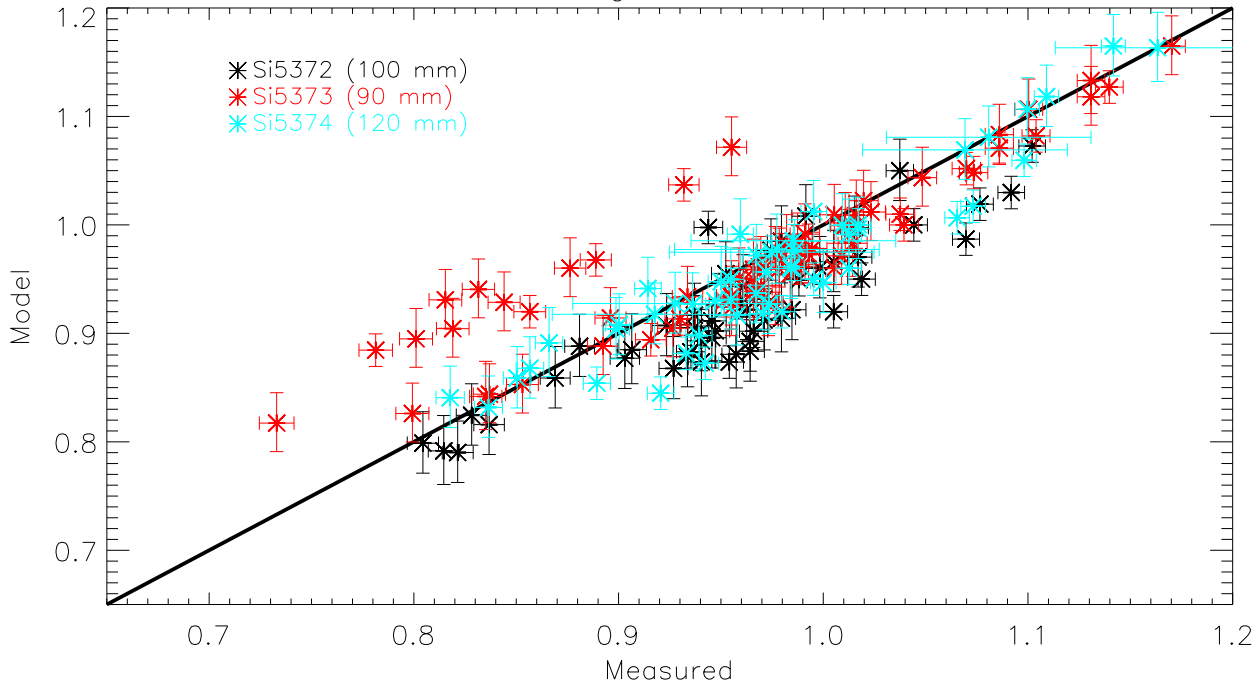

Coating run Si5359

120 mm separator plates

100 mm separator plates

90 mm separator plates

Coating run Si5372

120 mm separator plates

90 mm separator plates