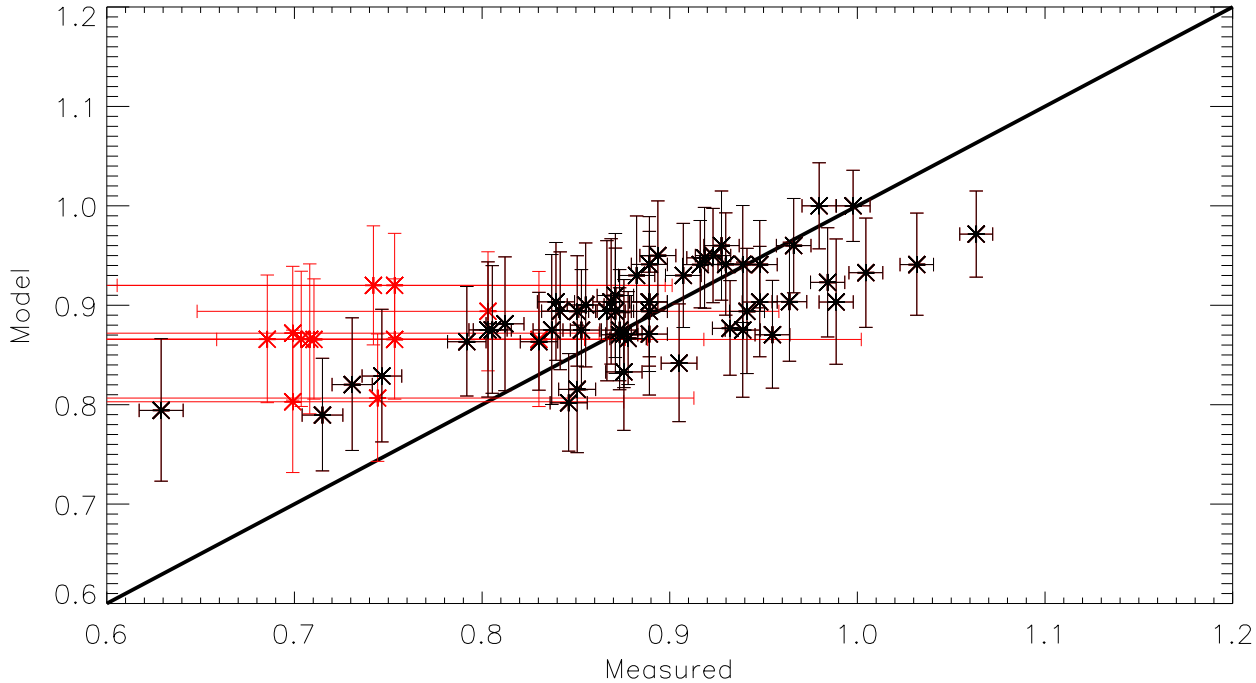

Coating run Si5359

120 mm separator plates

100 mm separator plates

90 mm separator plates

Coating run Si5372

120 mm separator plates

90 mm separator plates